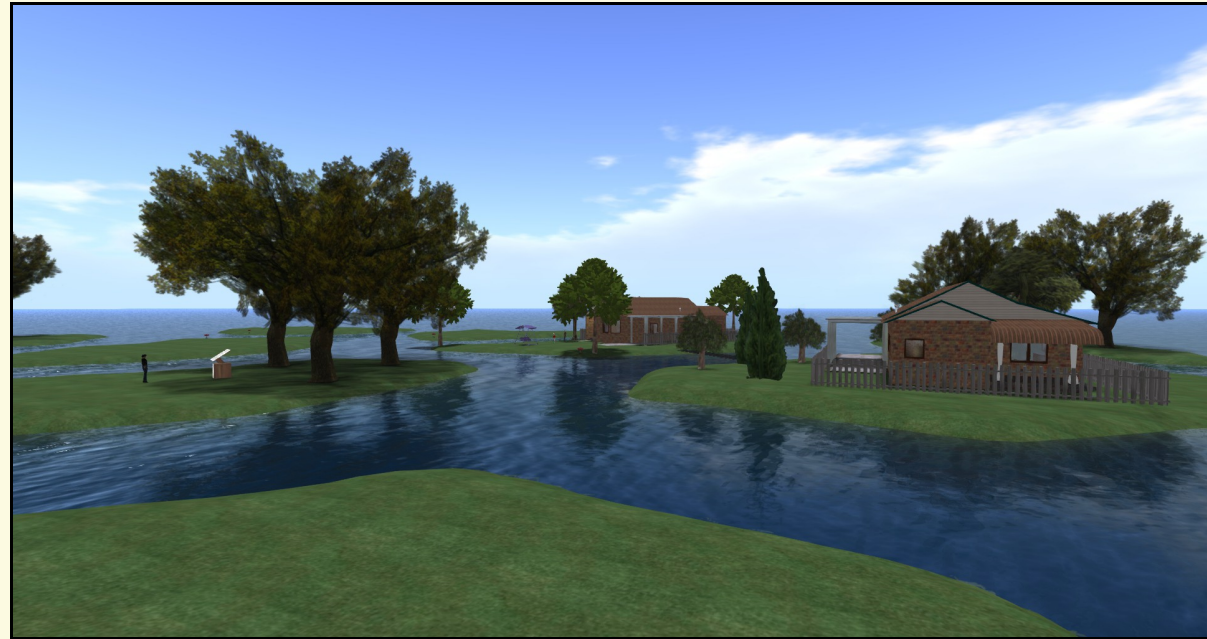

Great Canadian Grid

GREATCANADIANGRID.CA

Residential Offers

Size: One plot

Prims: 1,000

Duration: Unlimited

Eligibility: Active residents

Commercial Offers

Size: One store

Prims: 500

Duration: Unlimited

Eligibility: Active residents

- **HYPERGRID**
- **NO REGION EXPORTS**
- **VIVOX VOICE**
- **PAYPAL PAYMENTS**

About the grid

Great Canadian Grid is a startup-grid commercial serving Canadians and people interested in Canada. While hypergrid-enabled, the grid uses the new OpenSim export permissions, so that creators can choose whether to allow buyers to take content to other grids.