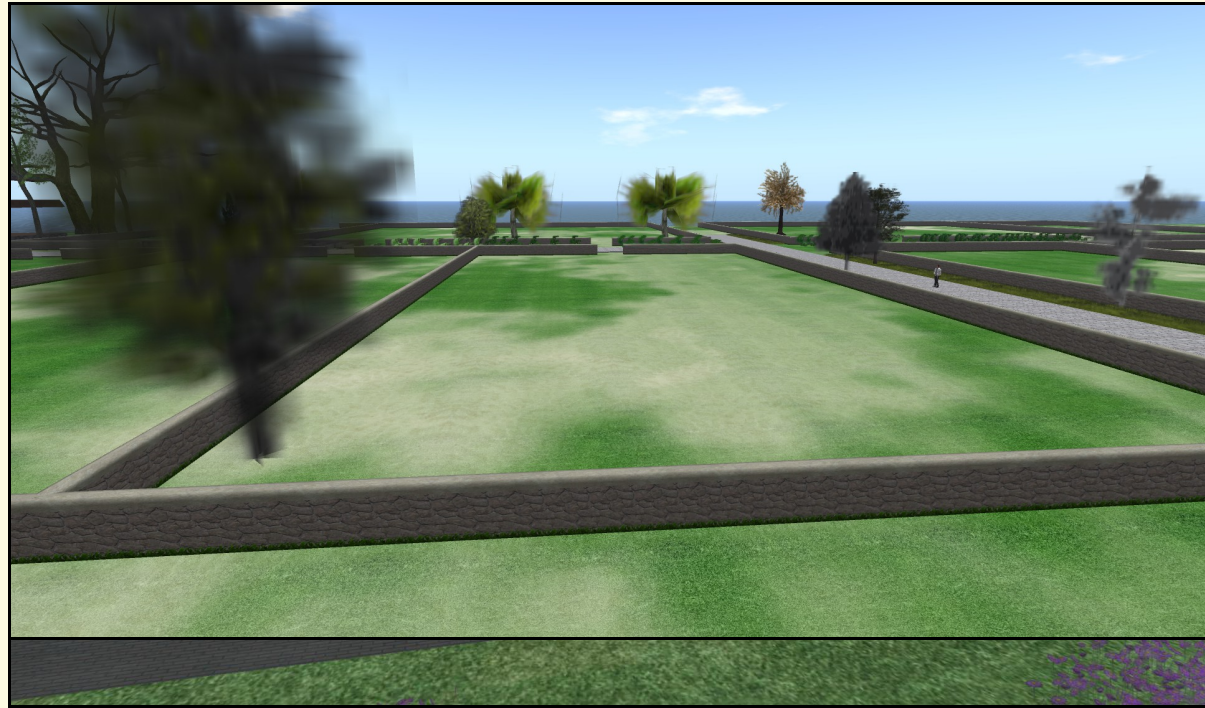

Sammers World

SAMMERSWORLD.DE

Residential Offers

Size: One house

Prims: 100 to 1,200

Duration: Unlimited

Eligibility: New residents

Commercial Offers

Size: One store

Prims: 100

Duration: Unlimited

Eligibility: New residents

- **HYPERGRID**
- **VIVOX VOICE**
- **CURRENCY**
- **FEE FOR UPLOADS**

About the grid

Sammers World is a recently-launched German-language commercial grid.

Details

Teleport to the **Free Home** region to claim your land, or to the **Marketplace** region to claim the store. Store owners also need to join the **Opensim Market Place 2014** group.