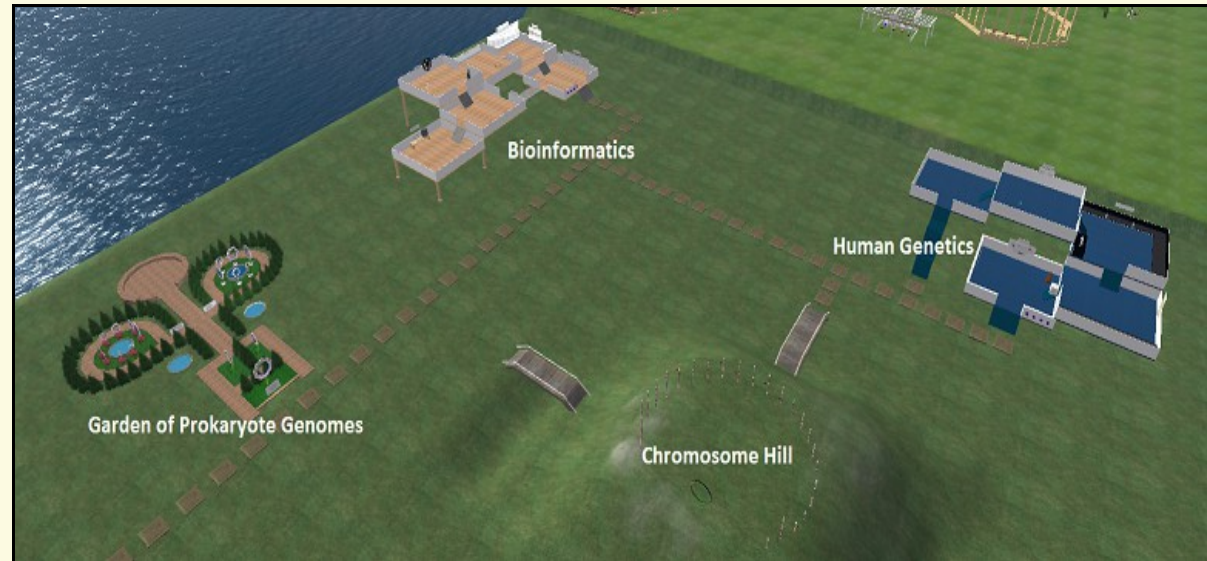

About the Grid

VIBE is an education-focused collaborative project where a number of small, education-focused grids are linked together by hypergrid teleport.

Details

VIBE offers free grids to active virtual world educators looking to use OpenSim to course content delivery or professional training. VIBE also provides free technical guidance and training. For more information, contact grid founder Stephen Gasior at stephenxootfly@gmail.com.

Virtual Highway

VIRTUALHIGHWAY.US

Residential Offers

Size: 4,096 square meters

Prims: 312

Duration: Unlimited

Eligibility: Active residents

- NO HYPERGRID
- NO REGION EXPORTS
- VIVOX VOICE
- CURRENCY