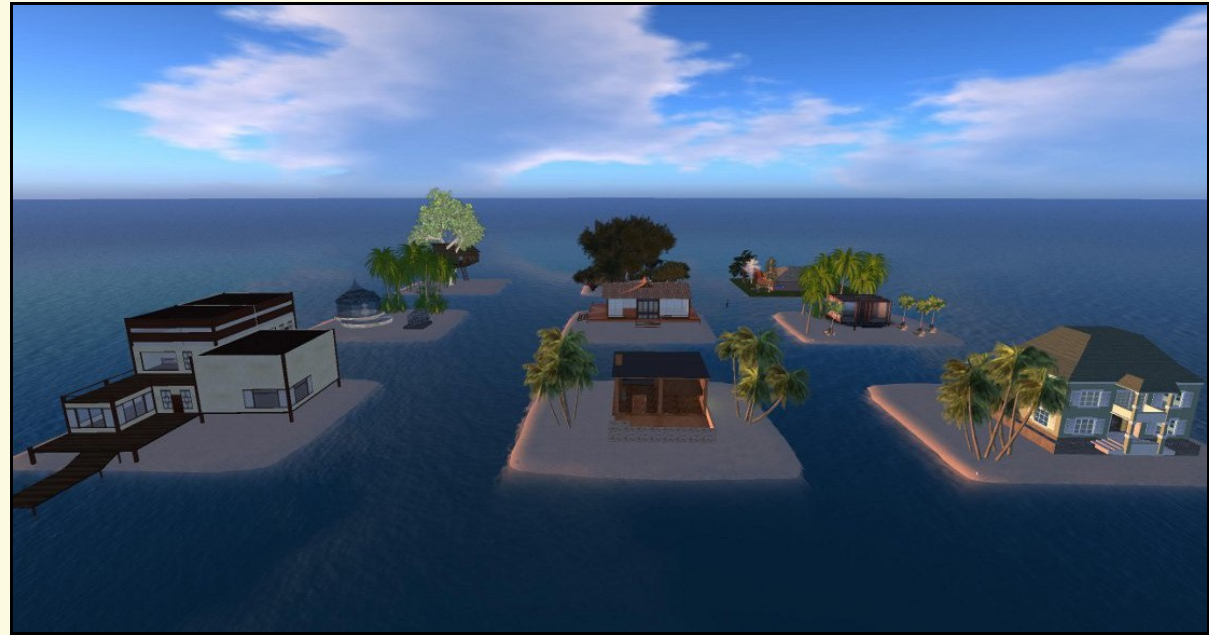

Residential Offers

Size: 4,896 square meter parcels

Prims: 280

Duration: Unlimited

Eligibility: Active residents

- NO HYPERGRID
- NO REGION EXPORTS
- VIVOX VOICE
- CURRENCY
- OVER 18 ONLY

About the grid

Island Oasis is a mid-sized closed commercial social grid.